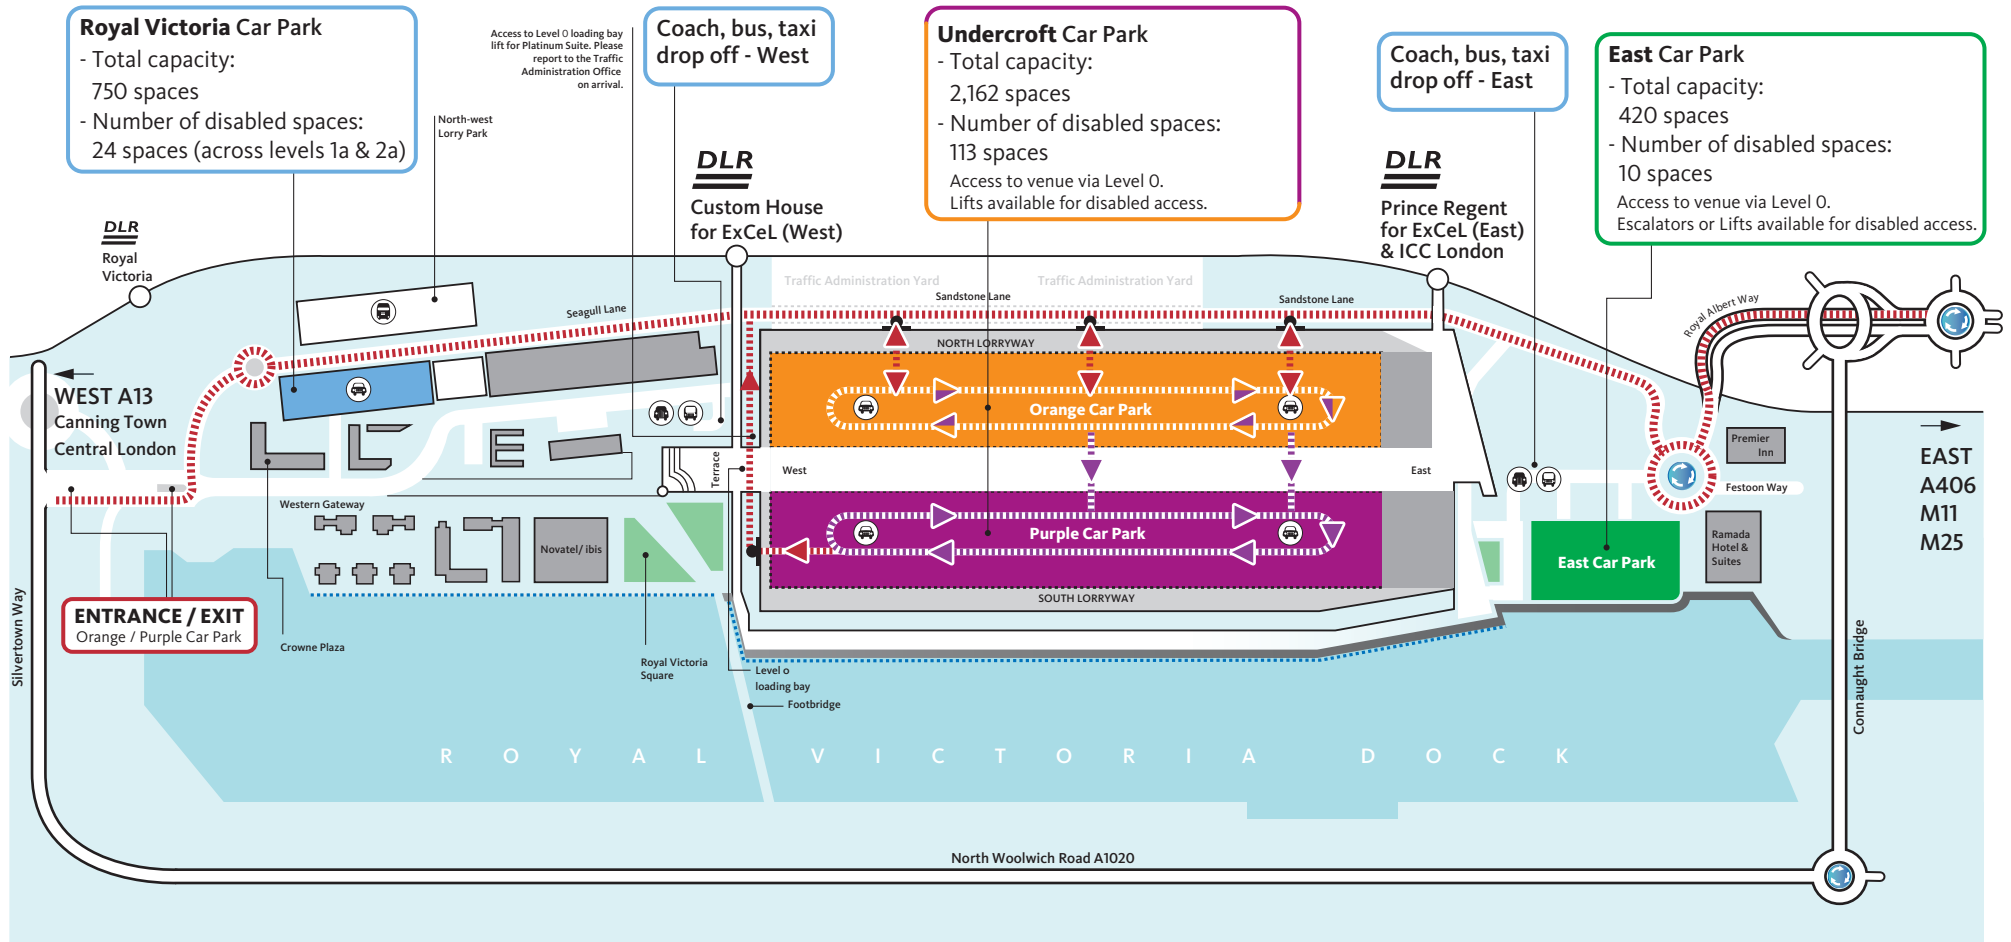

# ExCeL London - Parking Facilities

## Key

-  Royal Victoria Car Park
-  Orange Car Park
-  Purple Car Park
-  East Car Park
-  DLR Docks Light Rail
-  Berthing points
-  Entrance/Exit for Undercroft car park

The international exhibition and convention centre