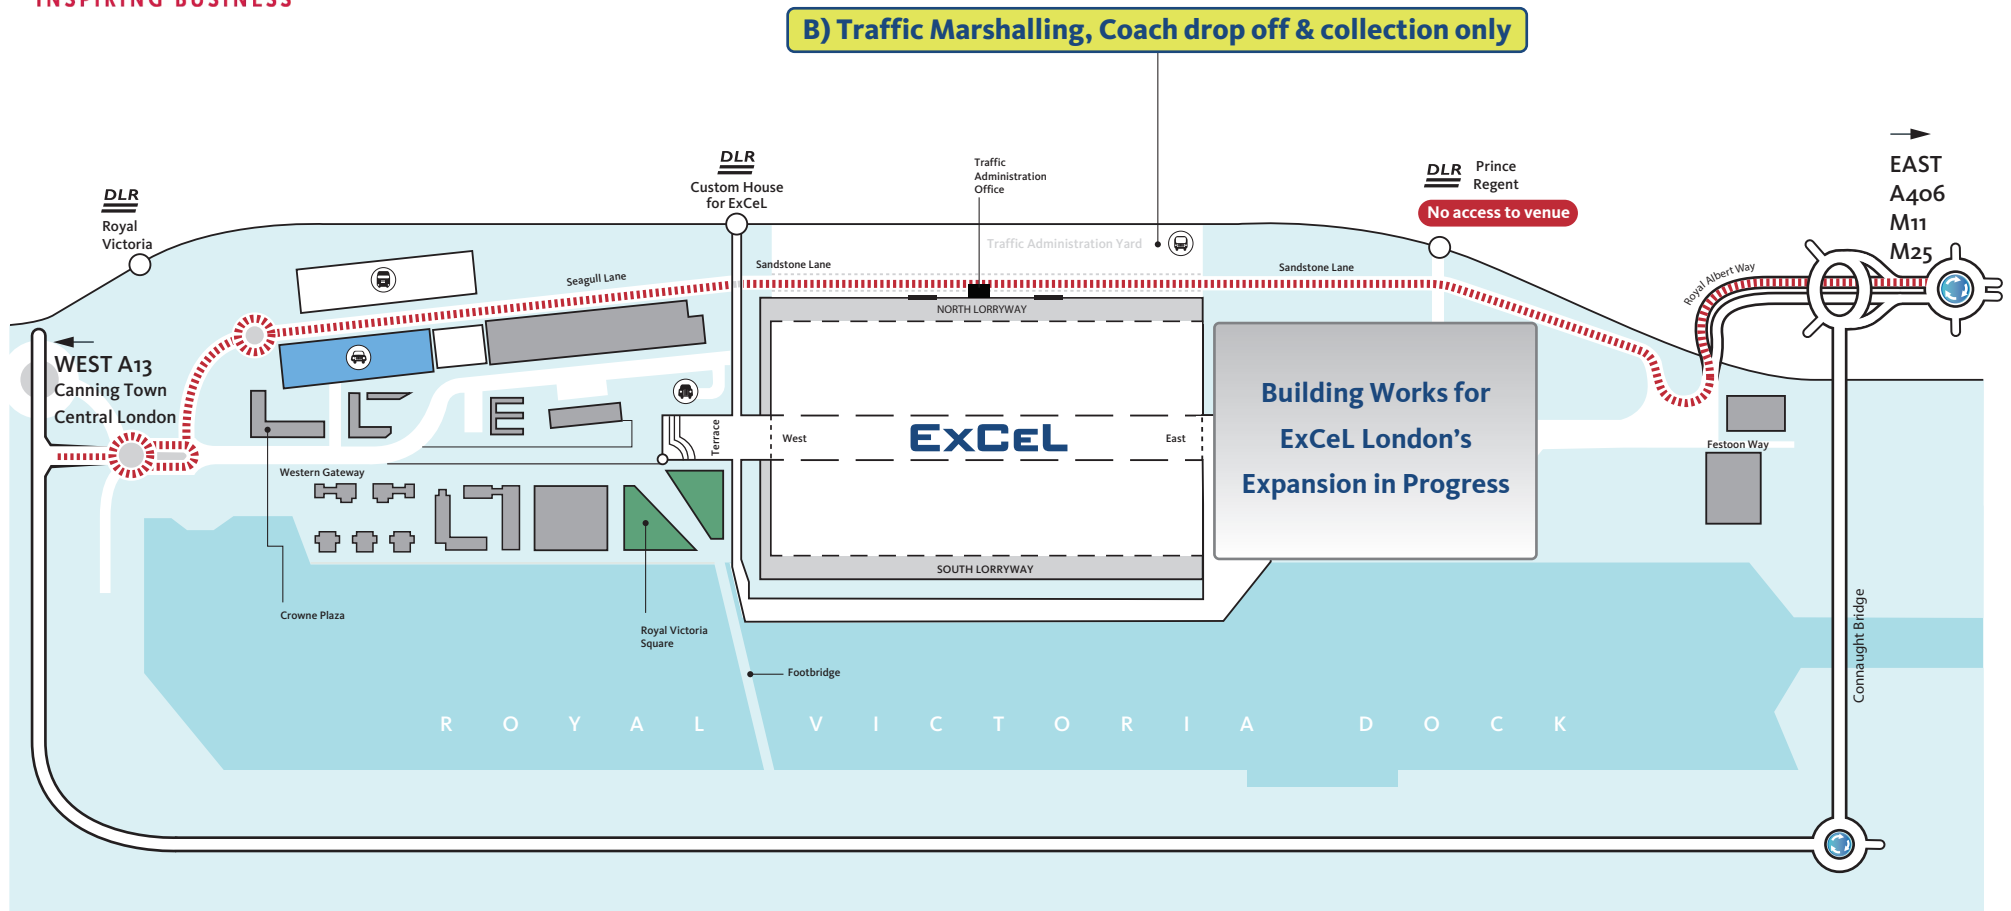

Monday 19th October - Student Coach Operations

Key

Multi-Story Car Park

DLR Docklands Light Rail

Entrance/Exit

The international exhibition and conference centre